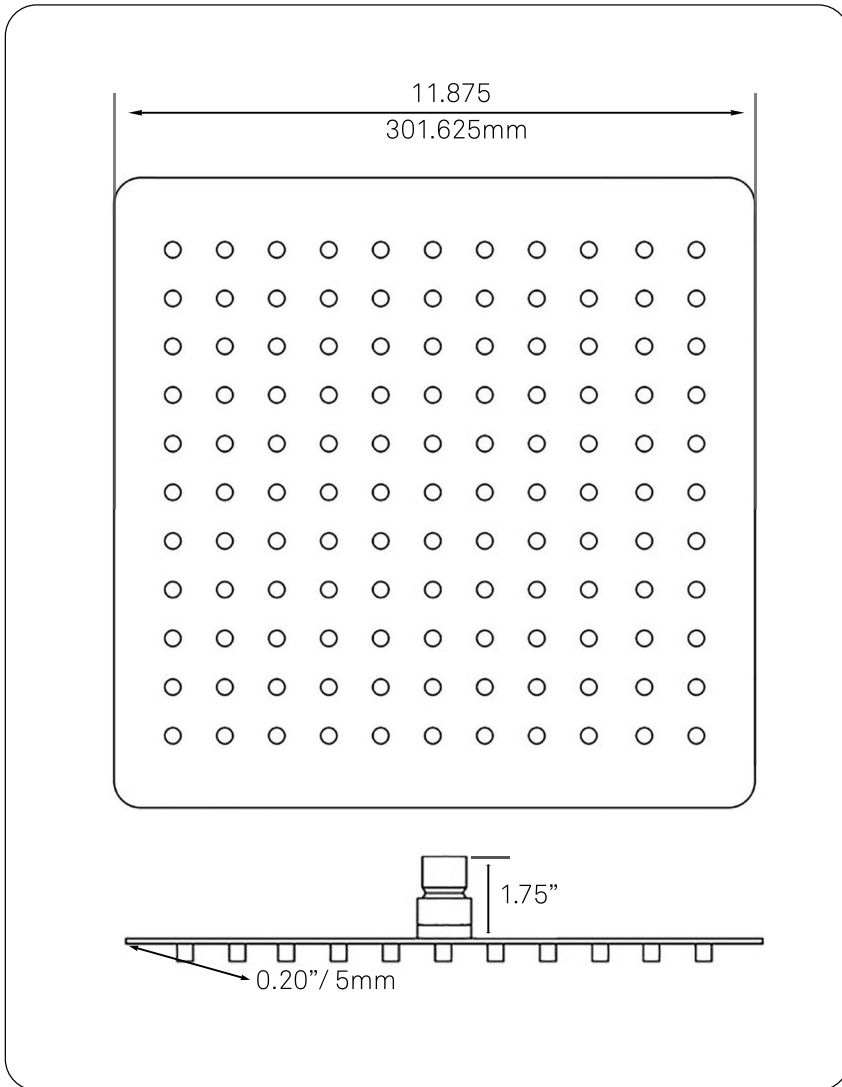

NOTES

Novatto reserves the right (1) to make changes in specifications and materials, and (2) to change or discontinue models, both without notice or obligation. Dimensions are for reference only, see www.Novatto.com for finish options and product availability.

Novatto Inc
TOLL FREE 844.404.4242
www.Novatto.com